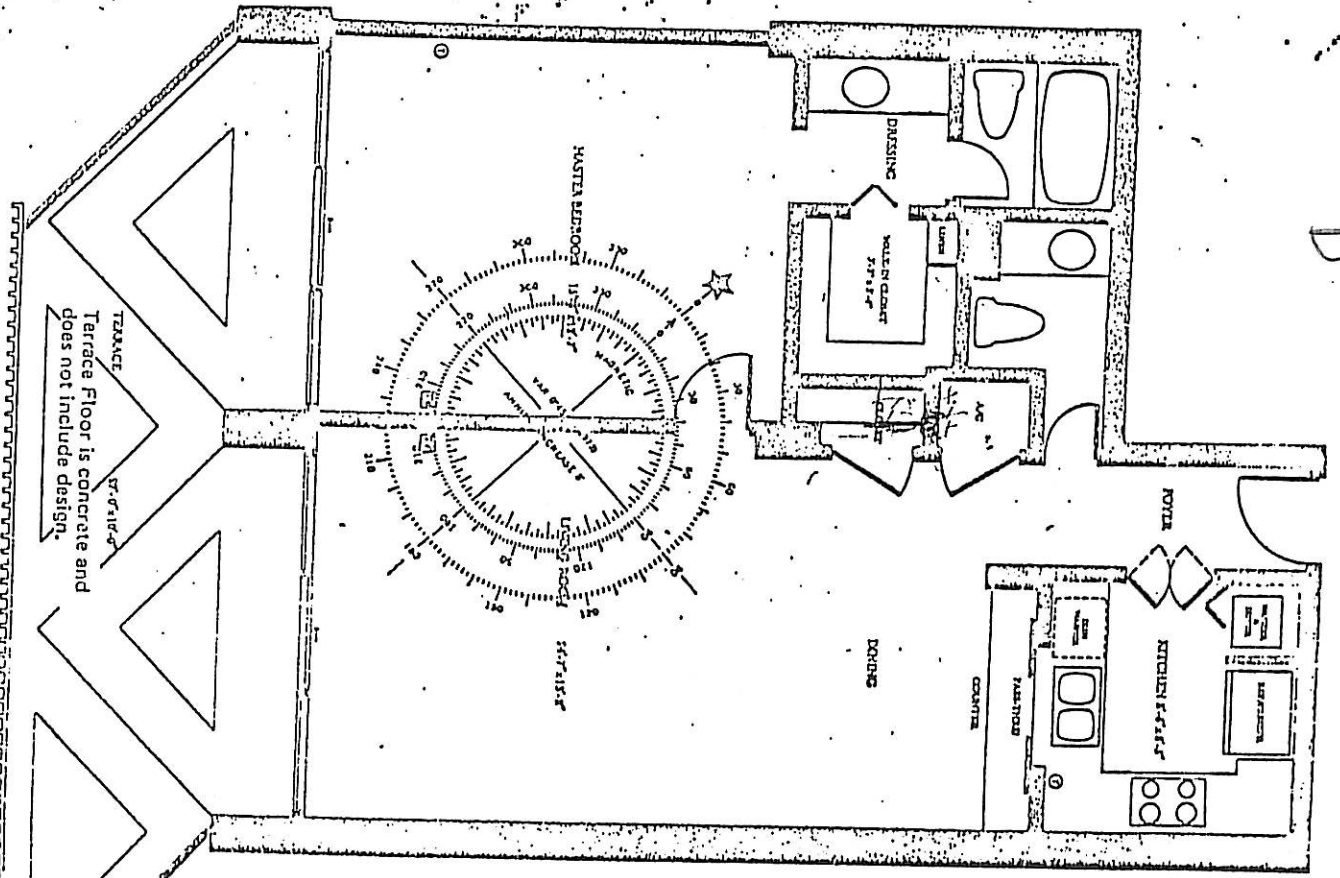

A Condo/Co-op on the Park

'The Challenge'

New York, 10011

APARTMENT D
 1 Bedroom - 1 1/2 Bath
 Total 1,035 Square Feet Including
 270 Square Feet of Terrace

All dimensions are approximate and subject to minor change.