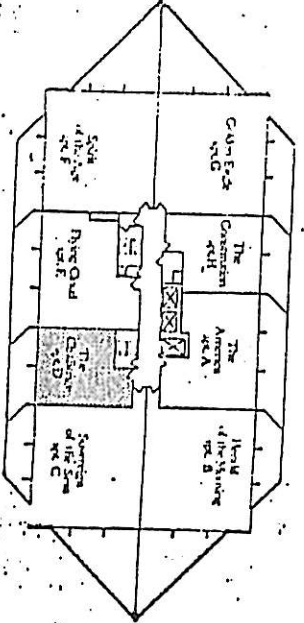

A Condo/Co-op on the Park

'The Challenge'

New York, 10011

APARTMENT D
 1 Bedroom - 1 1/2 Bath
 Total 1,035 Square Feet Including
 270 Square Feet of Terrace

All dimensions are approximate and subject to minor change.