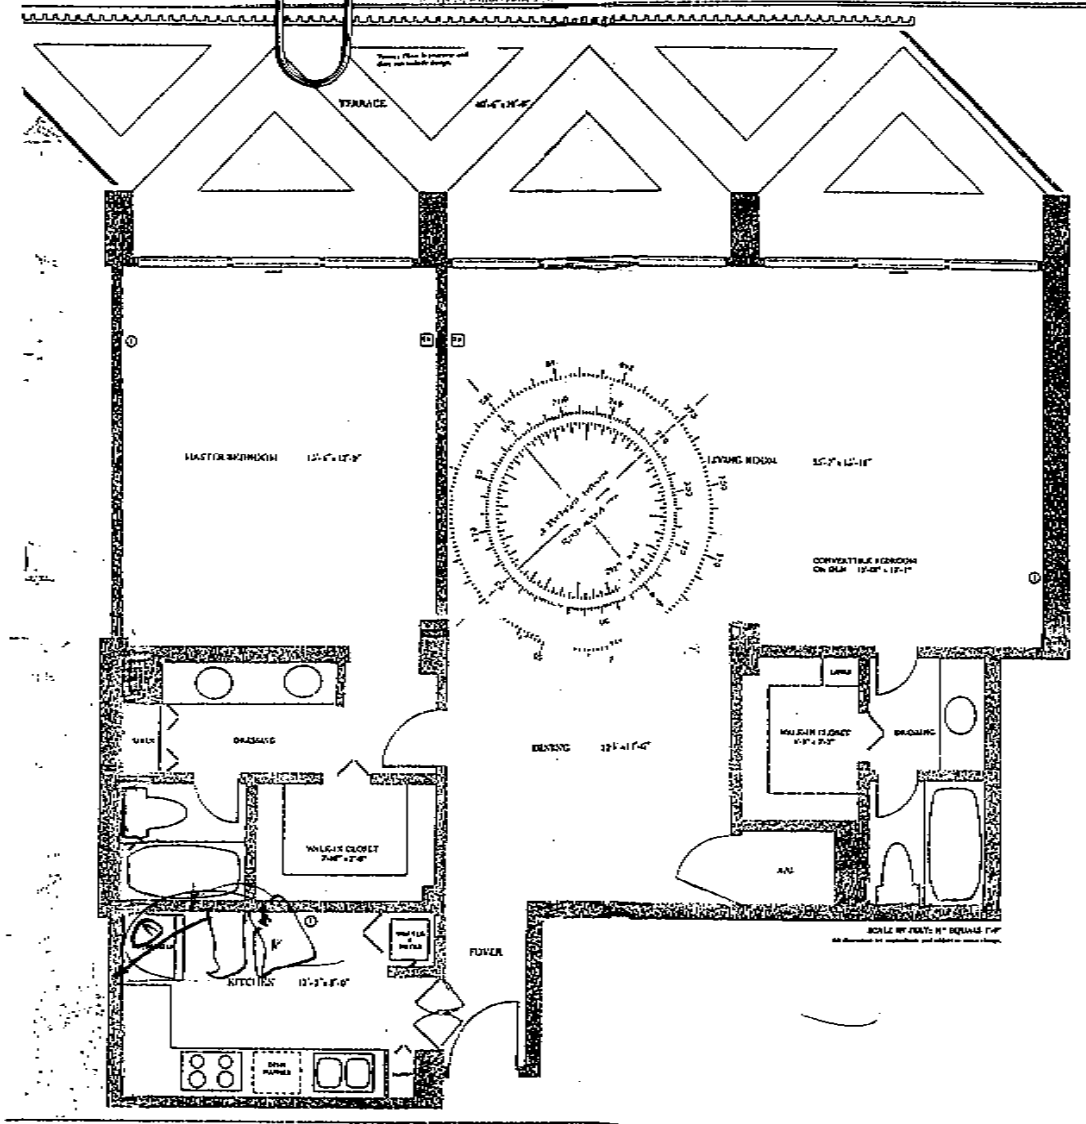

# "Flying Cloud"

Boston, 1851

## APARTMENT E

2 BEDROOM—2 BATH, CONVERTIBLE  
TOTAL 1,582 SQUARE FEET INCLUDING 405 SQUARE FEET OF TERRACE