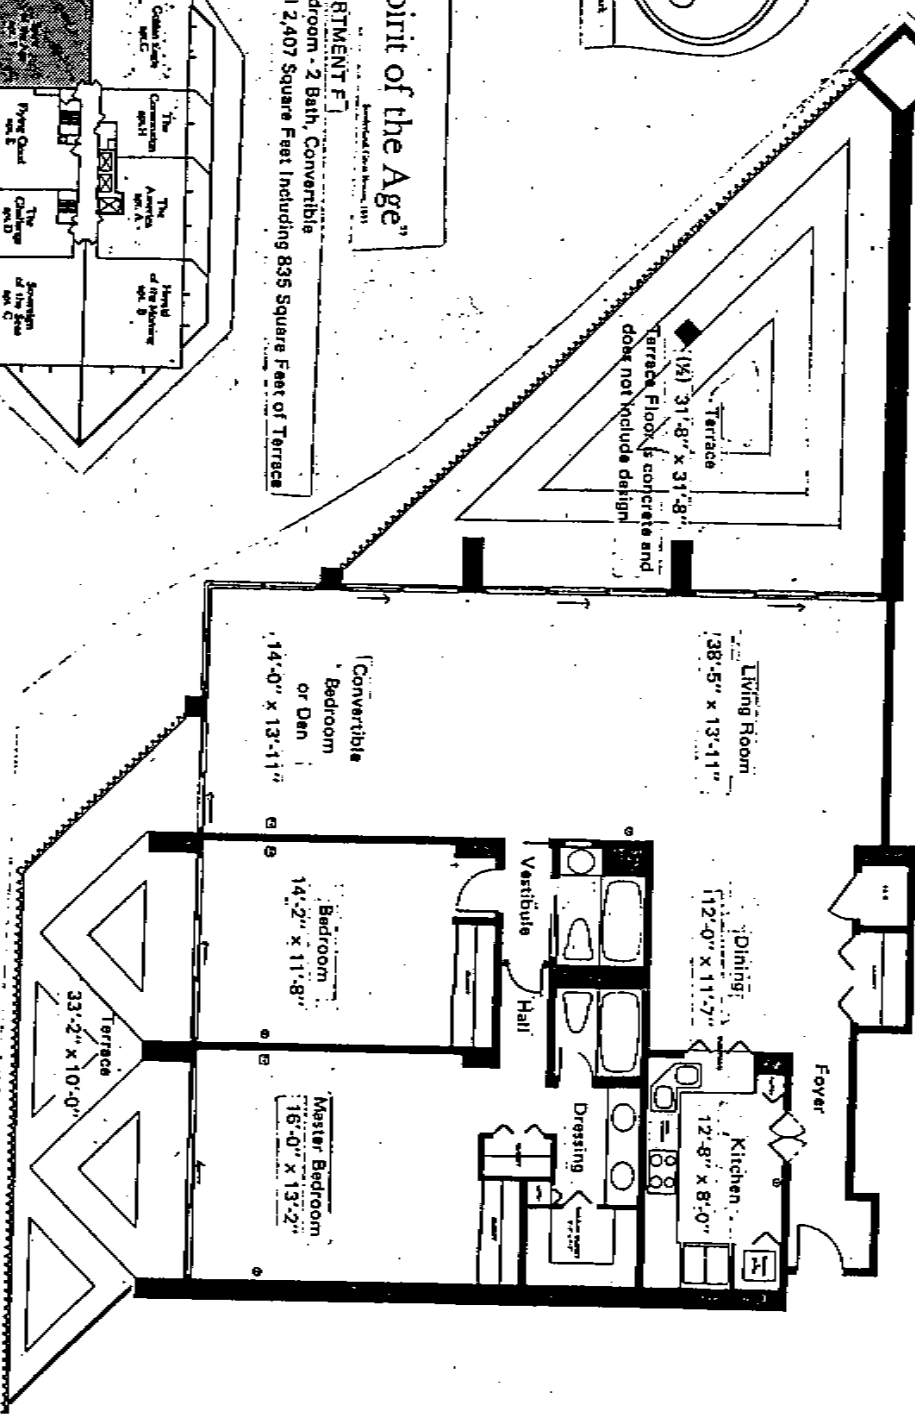

APPROXIMATE

A Condominium on the Park

"Spirit of the Age"

APARTMENT F1
3 Bedroom - 2 Bath, Convertible
Total 2,407 Square Feet Including 835 Square Feet of Terrace

All dimensions are approximate and subject to minor change.

"Golden Eagle"

APARTMENT G
 3 Bedroom - 2 Bath, Convertible
 Total 2,407 Square Feet
 Including 225 Square Feet
 of Terrace

All dimensions are approximate and subject to minor change.