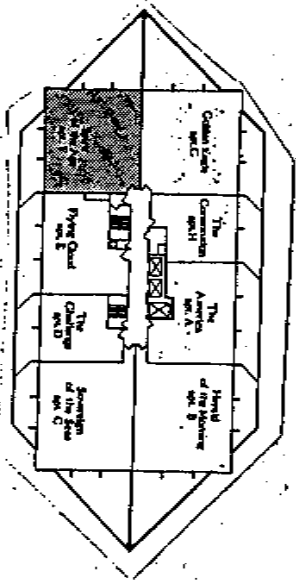

APPROXIMATE

A Condominium on the Park

"Spirit of the Age"

APARTMENT F1
3 Bedroom - 2 Bath, Convertible
Total 2,407 Square Feet Including 835 Square Feet of Terrace

All dimensions are approximate and subject to minor change.

"Golden Eagle"

APARTMENT G
 3 Bedroom - 2 Bath, Convertible
 Total 2,407 Square Feet
 Including 225 Square Feet
 of Terrace

All dimensions are approximate and subject to minor change.