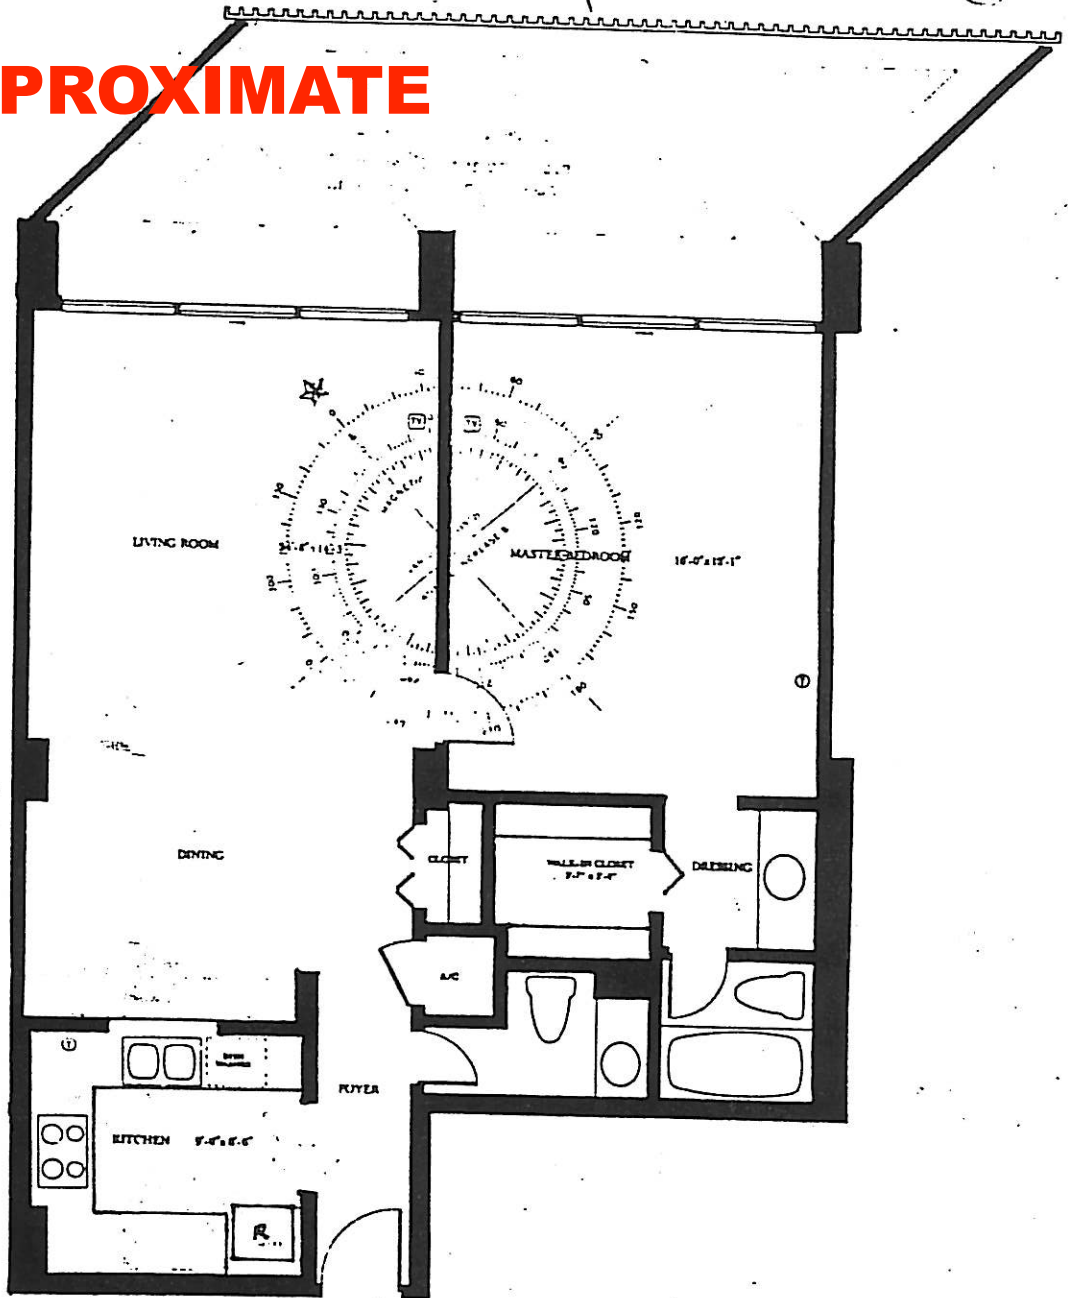

APPROXIMATE